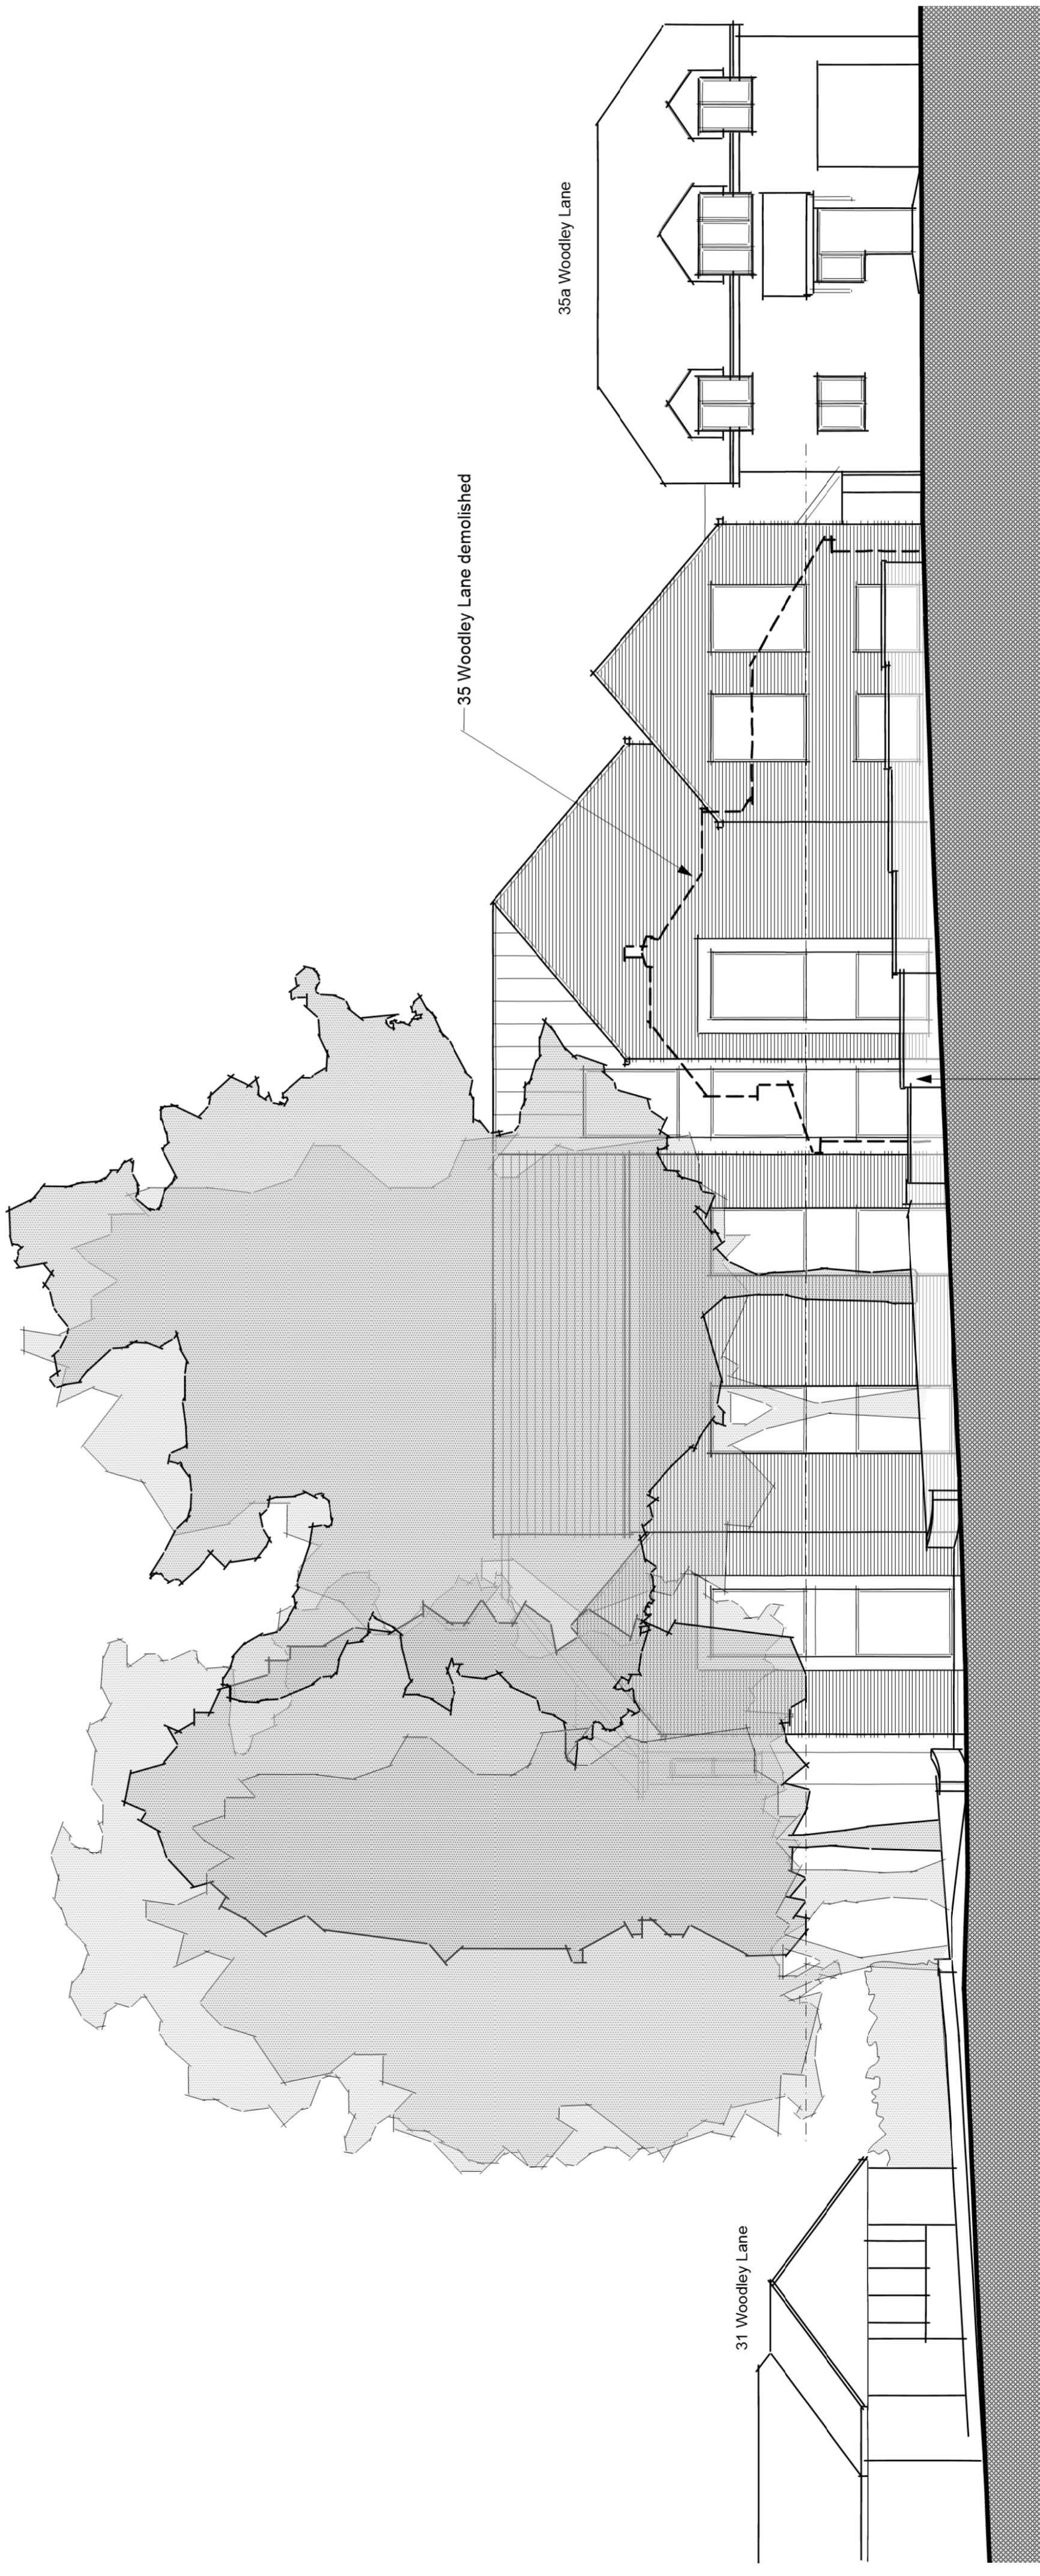

PROPOSED EAST ELEVATION

PROPOSED STREET SCENE ELEVATION

**THE**  
**Genesis Design**  
**STUDIO**

CHARTERED ARCHITECTS

MEAD MILL MILL LANE ROMSEY  
HAMPSHIRE SO51 8EQ

T : (01794) 519333  
F : (01794) 519666  
E : mail@thegenesistudio.com

© The Genesis Design Studio Ltd